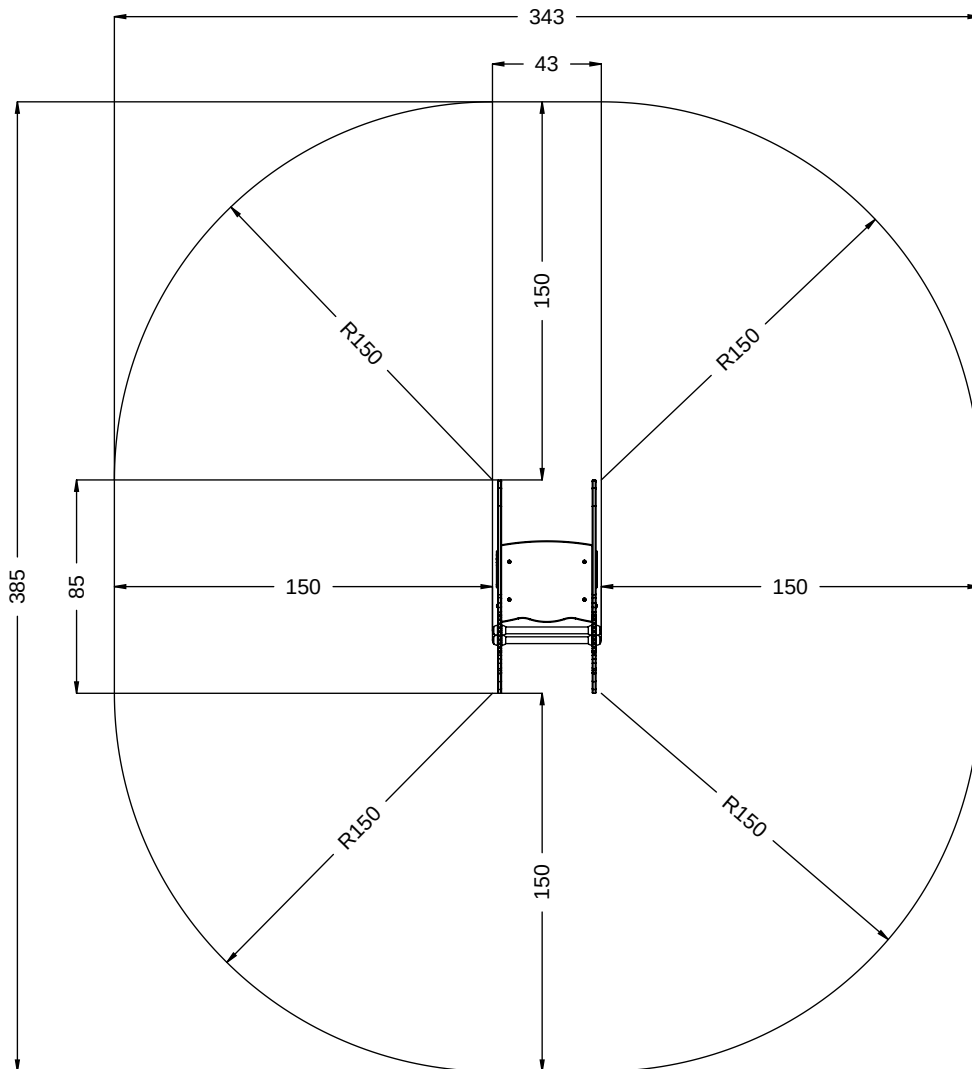

[cm]

play
Vinci